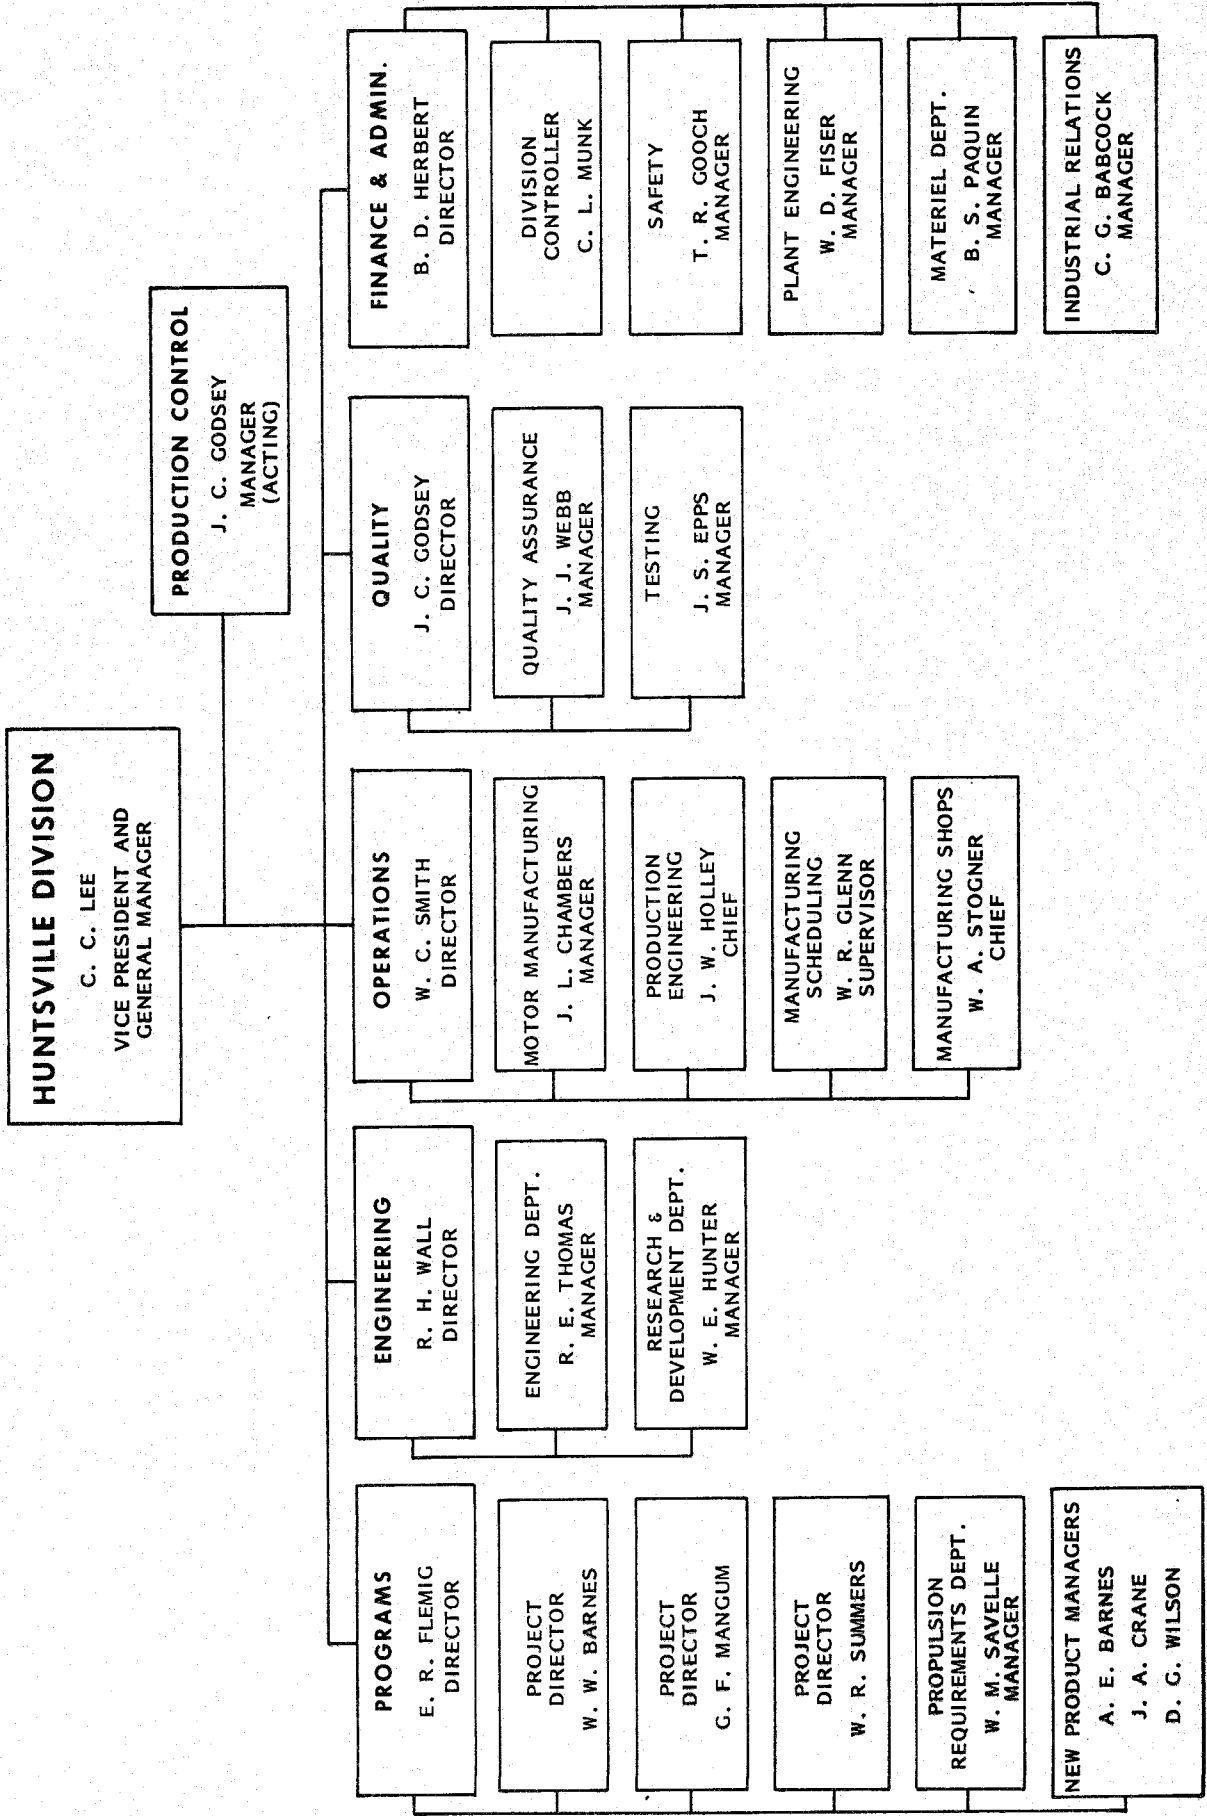

Dec 1982

1 Nov 1982

Thiokol HUNTSVILLE DIVISION

511	PROPULSION REQUIREMENTS DEPARTMENT		
	DEPARTMENT OFFICE-----	7611----	882-8452
512	PROPOSAL MANAGERS-----	7611----	882-8446
513	CONTRACTS AND COST PROPOSALS SECTION--	7611----	882-8444
514	PUBLICATIONS-----	7628----	882-8646
521	PROJECT DIRECTOR- W. R. SUMMERS-----	7611----	882-8279
541	PROJECT DIRECTOR- G. F. MANGUM-----	7611----	882-8276
591	PROJECT DIRECTOR- W. W. BARNES-----	7612----	882-8275
600	OPERATIONS		
601	DIRECTOR'S OFFICE-----	7728----	882-8109
611	MOTOR MANUFACTURING		
	611 DEPARTMENT OFFICE-----	7728----	882-8176
	612 PROPELLANT MANUFACTURING-----	7666----	882-8150
	613 TACTICAL MOTOR LOADING-----	7728----	882-8369
	614 LARGE MOTOR LOADING-----	7666----	882-8151
621	MANUFACTURING SHOPS		
621	SHOP OFFICE-----	7601----	882-8146
631	MANUFACTURING SCHEDULE		
	631 SCHEDULING OFFICE-----	7728----	882-8174
641	PRODUCTION ENGINEERING		
	641 PRODUCTION ENGINEERING OFFICE-----	7728----	882-8209
700	QUALITY		
701	DIRECTOR'S OFFICE-----	7650----	882-8107
710	QUALITY ASSURANCE DEPARTMENT		
	711 DEPARTMENT OFFICE-----	7631----	882-8374
	712 INSPECTION SECTION-----	7641----	882-8314
	713 QUALITY ENGINEERING AND RELIABILITY SECTION	7641----	882-8320
	714 CONTROL LAB-----	7667----	882-8343
720	TESTING DEPARTMENT		
	721 DEPARTMENT OFFICE-----	7641----	882-8319
	722 TEST & ANALYSIS SECTION-----	7641----	882-8297
	723 NON-DESTRUCTIVE TESTING SECTION---	7641----	882-8328
	724 METROLOGY LABORATORY-----	7641----	882-8326
851	DATA PROCESSING		
	851 DATA PROCESSING SECTION OFFICE----	7612----	882-8210
	852 PROGRAMMING/BUSINESS-----	7612----	882-8213
	/SCIENTIFIC-----	7612----	882-8106
	853 MACHINE OPERATIONS/TECH SUPPORT---	7612----	882-8217
	/COMPUTER OPERATOR---	7612----	882-8216
	854 EAM SERVICES-----	7612----	882-8306