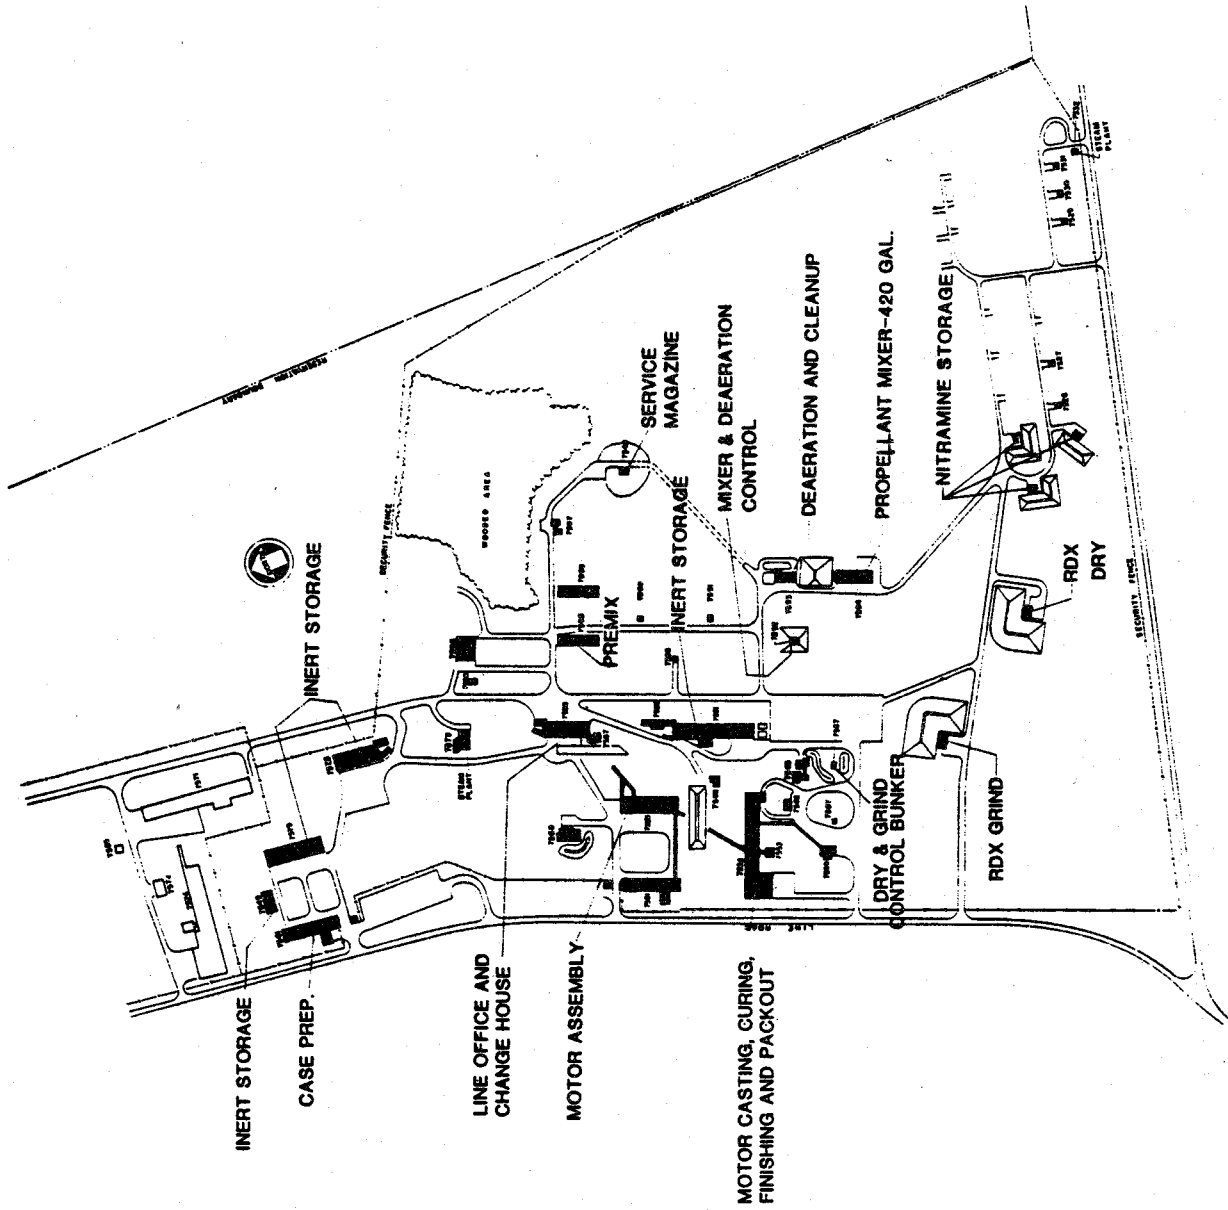

SOUTH MORTON THOKOL
7500 Area