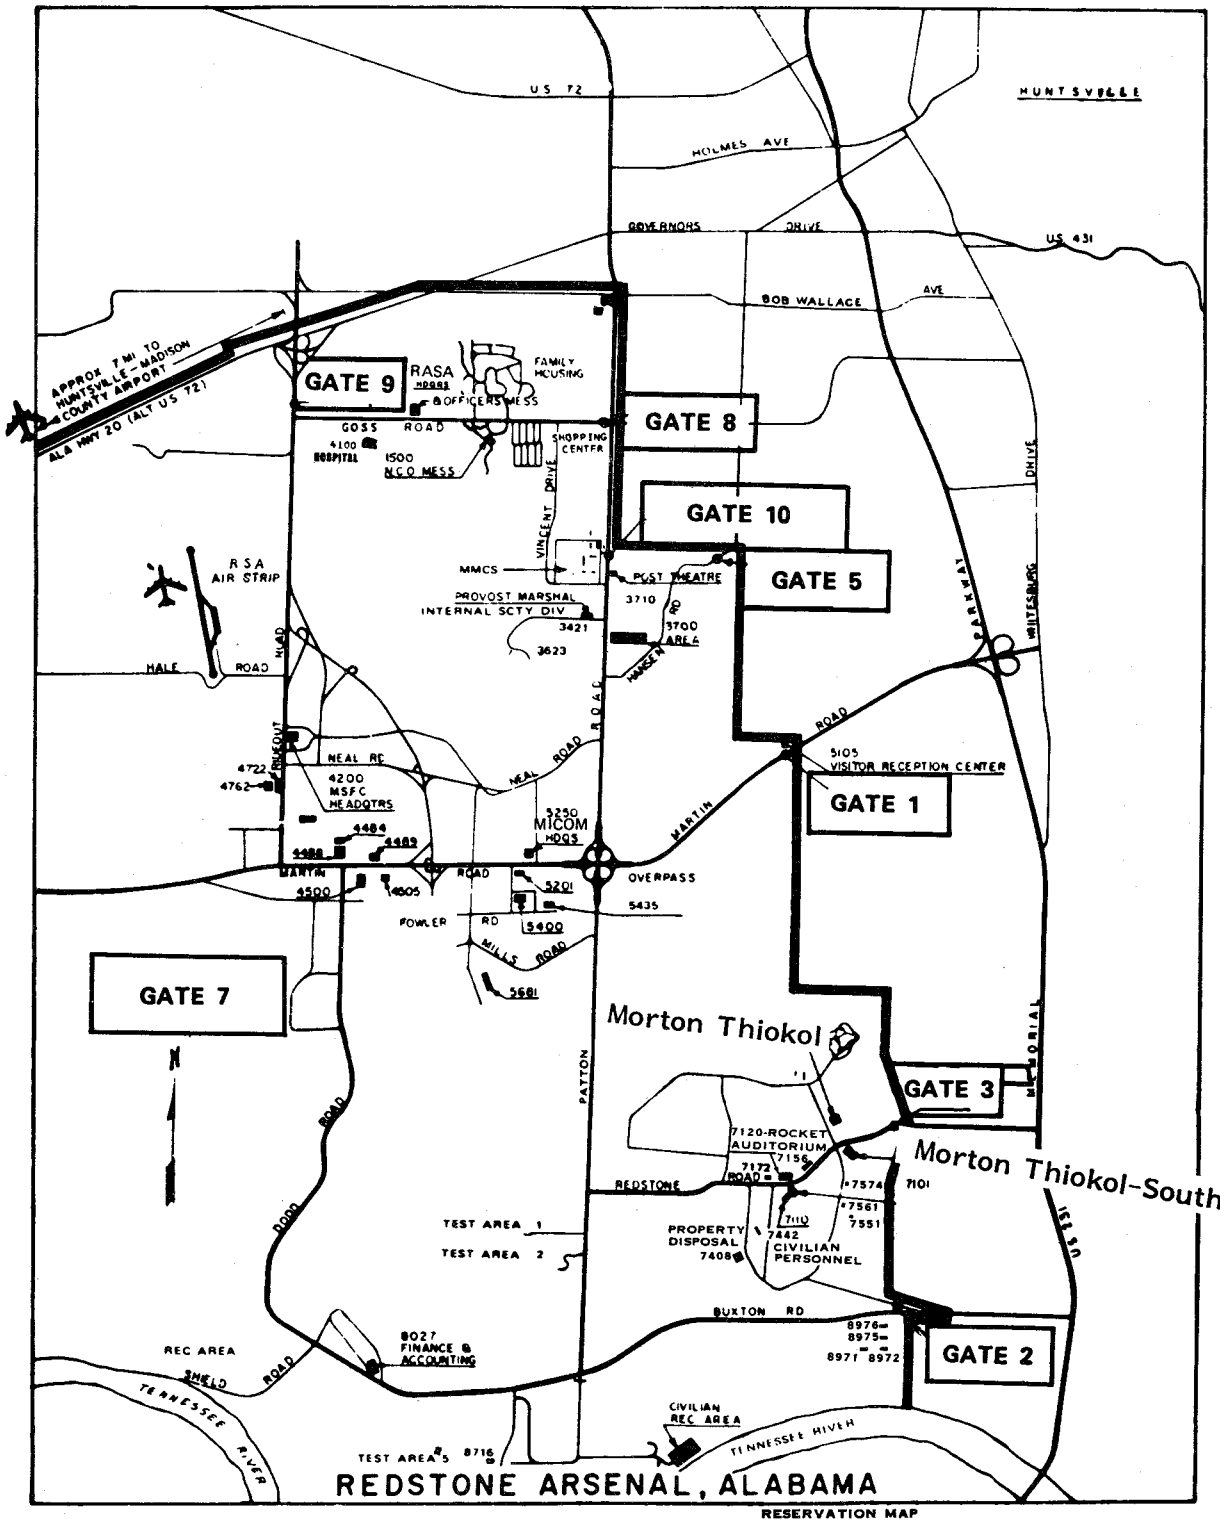

 1" = 500'

NORTH PLANT BUS ROUTE

- ⊗ DESIGNATED STOPPING POINTS
- ← DIRECTION OF TRAVEL - BUS #1
(BUS #2 TRAVELS SAME ROUTE, OPPOSITE DIRECTION)

SOUTH MORTON THOKOL
7500 Area

WORLD TIME DIFFERENCES (Based on Eastern Time Zone - U.S.)