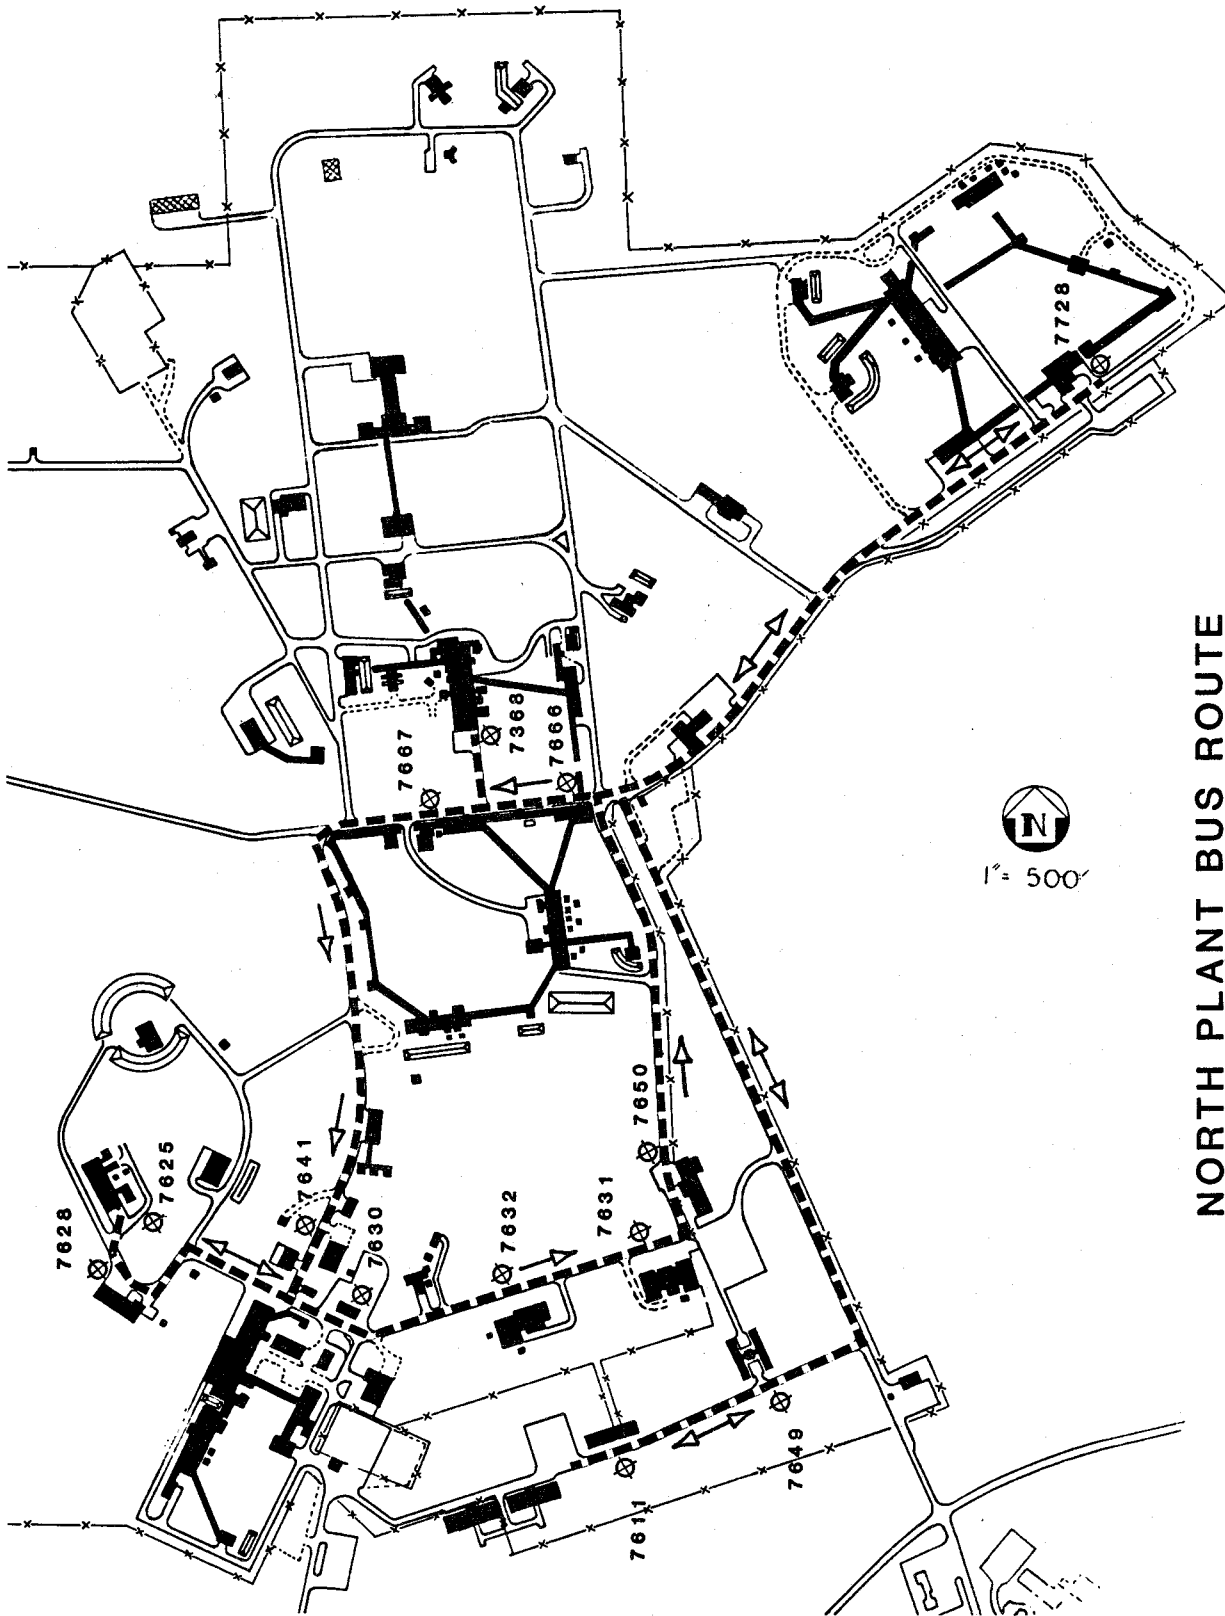

1" = 500'

NORTH PLANT BUS ROUTE

- ⊗ DESIGNATED STOPPING POINTS
- ← DIRECTION OF TRAVEL - BUS #1
  (BUS #2 TRAVELS SAME ROUTE, OPPOSITE DIRECTION)