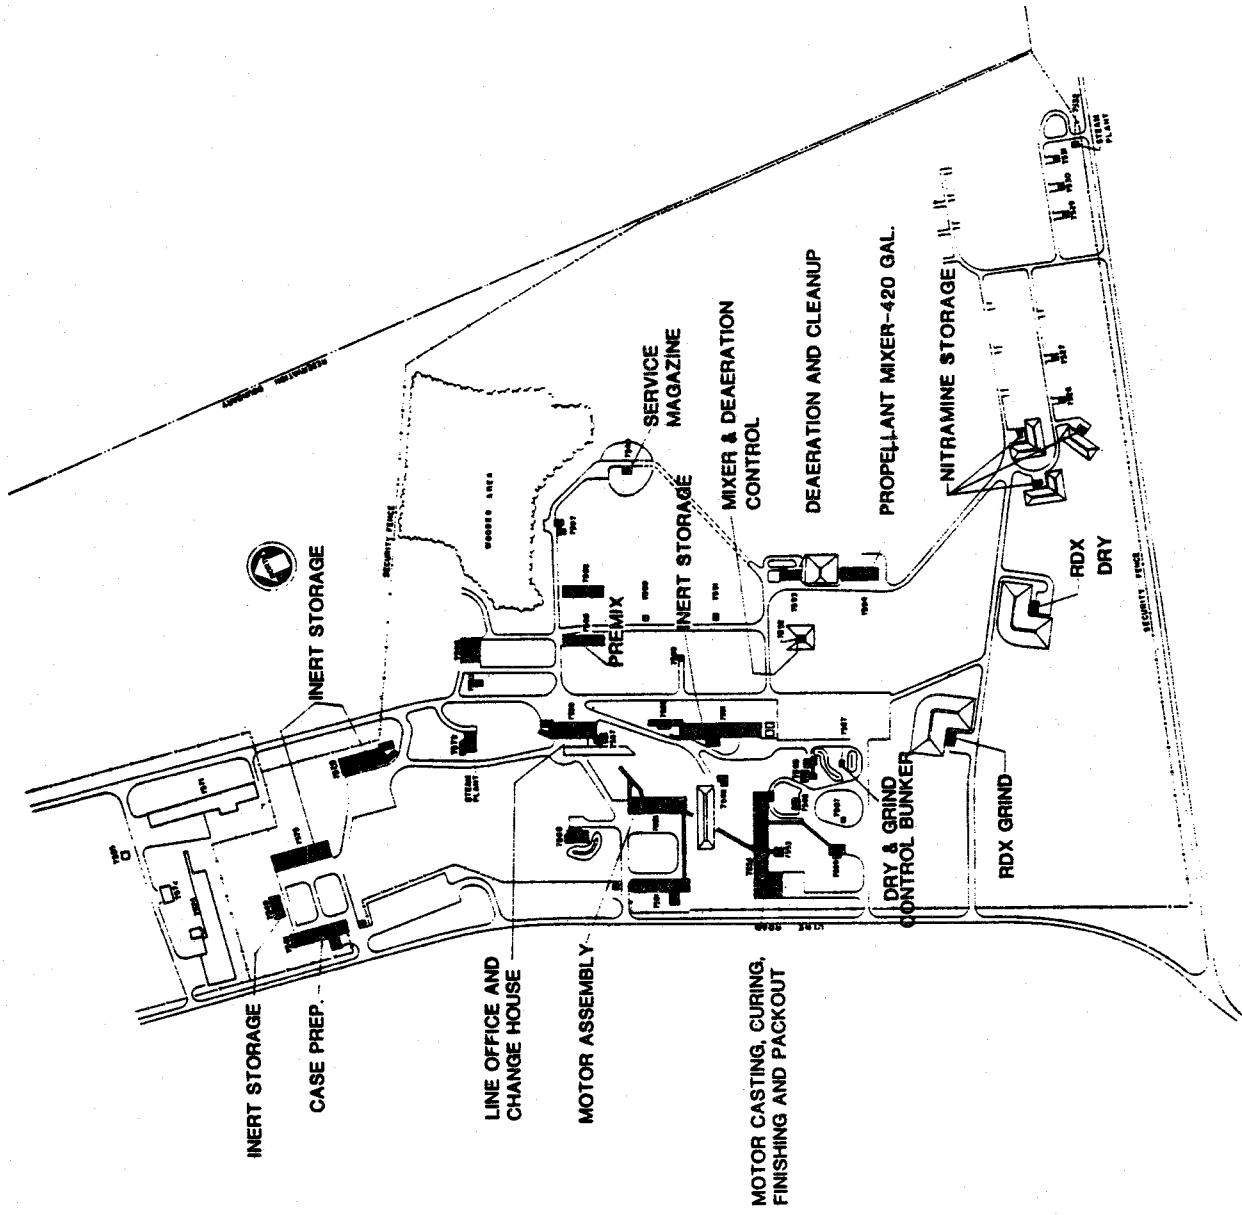

**SOUTH MORTON THIOKOL
7500 Area**