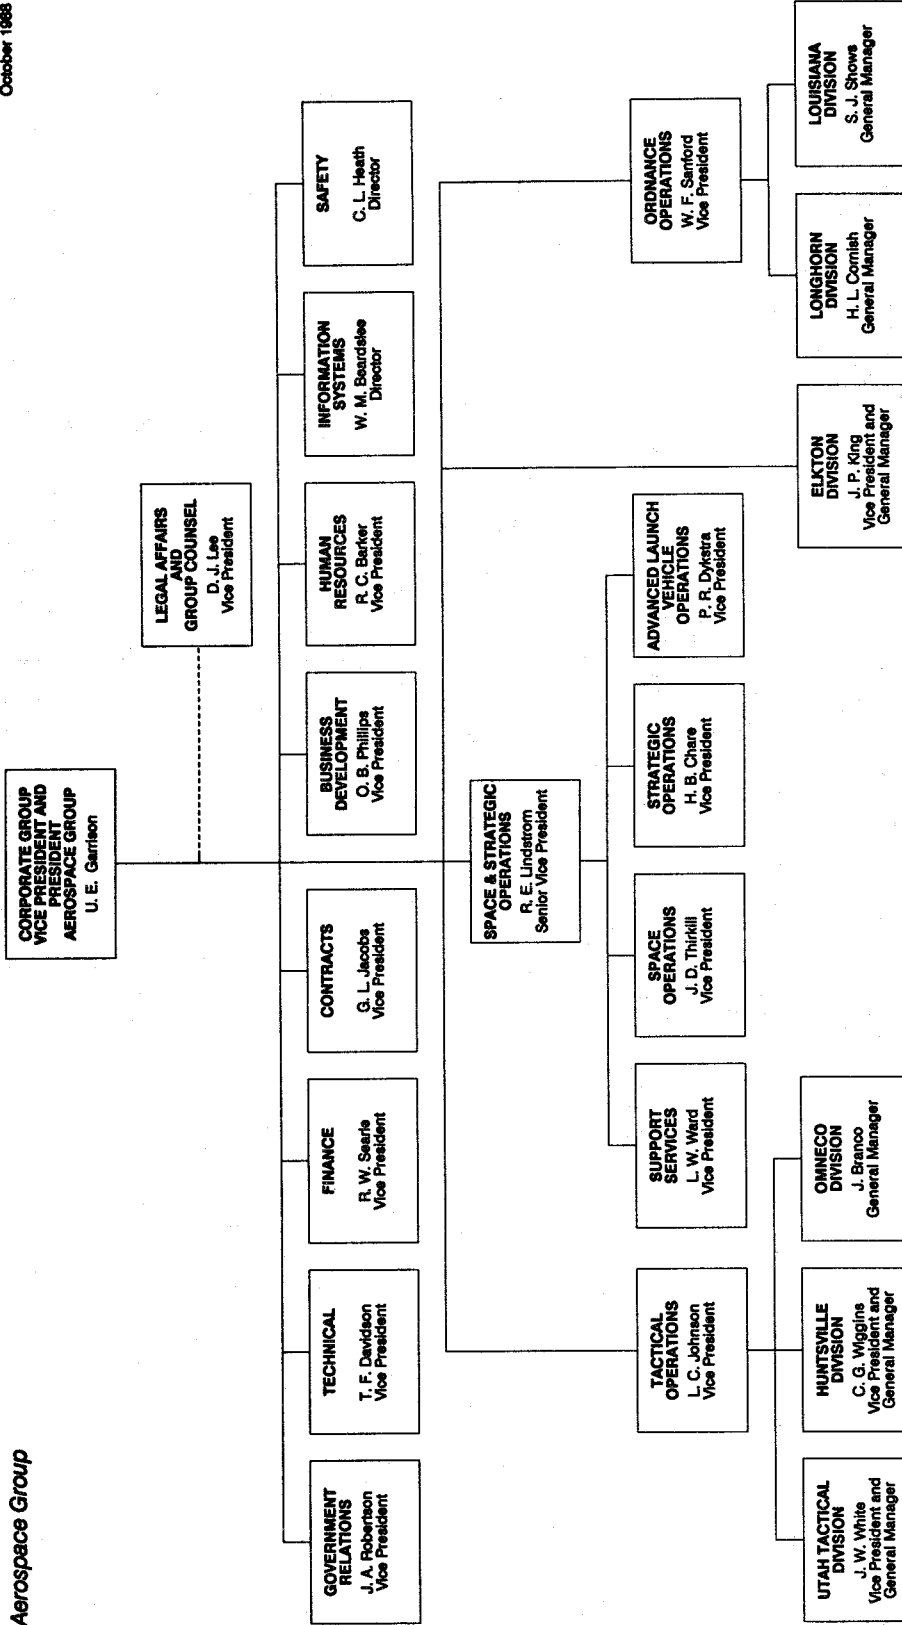

Aerospace Group